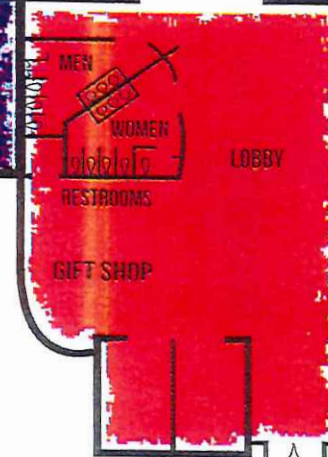

Emergency
Exit

HOURS OF OPERATION

MONDAY-SATURDAY:
9:00AM-5:00PM
CLOSED SUNDAYS

EMERGENCY EXIT

**TEXAS SPORTS
HALL OF FAME**

welcomes you!

ENTRANCE